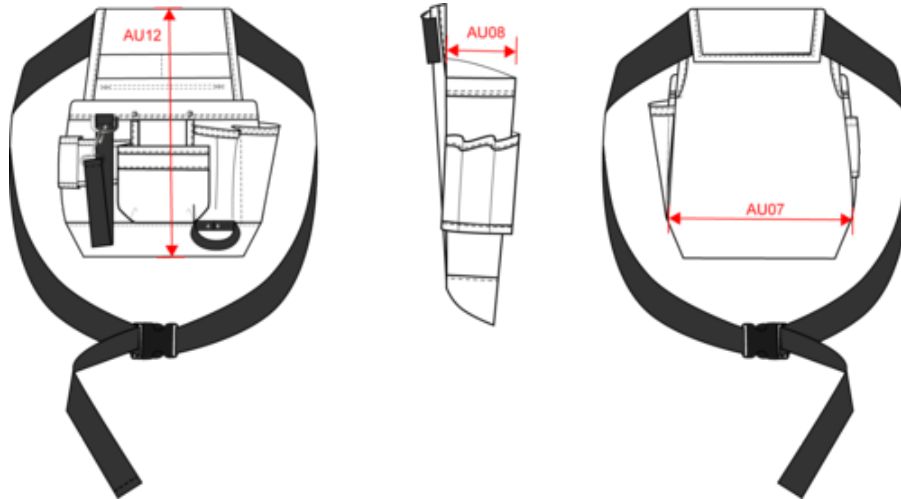

WKI0304

Tool bag with belt

- Perfect for easily carrying tools while keeping your hands free.
- Methodical storage of tools and easy, quick and permanent access.
- Easy to personalise.

100% polyester. Tool sleeve with 8 compartments and an adhesive tape holder. Adjustable belt with buckle is included. Open front pocket with easy decoration access.

More information

Logistic

Country of origin

CN - China

Customs code

42029298

Washing instructions

Full
Grey

WKI0304

Tool bag with belt

Dimensions (cm)

Measurements in cm	One size
AU07 - Total width	23.00
AU08 - Depth of top part	7.00
AU12 - Total height	30.00

WKI0304

Tool bag with belt

Colours information

 **Full Grey**

RVB : 87,86,90

Pantone C : 445C / Black

Pantone TCX : 18-3907TCX / 19-4004TCX

Logistic

1

20

Sizes	Width (cm)	Height (cm)	Length (cm)	Net weight (kg)	Gross weight (kg)	Pieces/Box	Pieces/Bundle
One Size	42.00	25.00	55.00	6.60000	7.60000	20	1